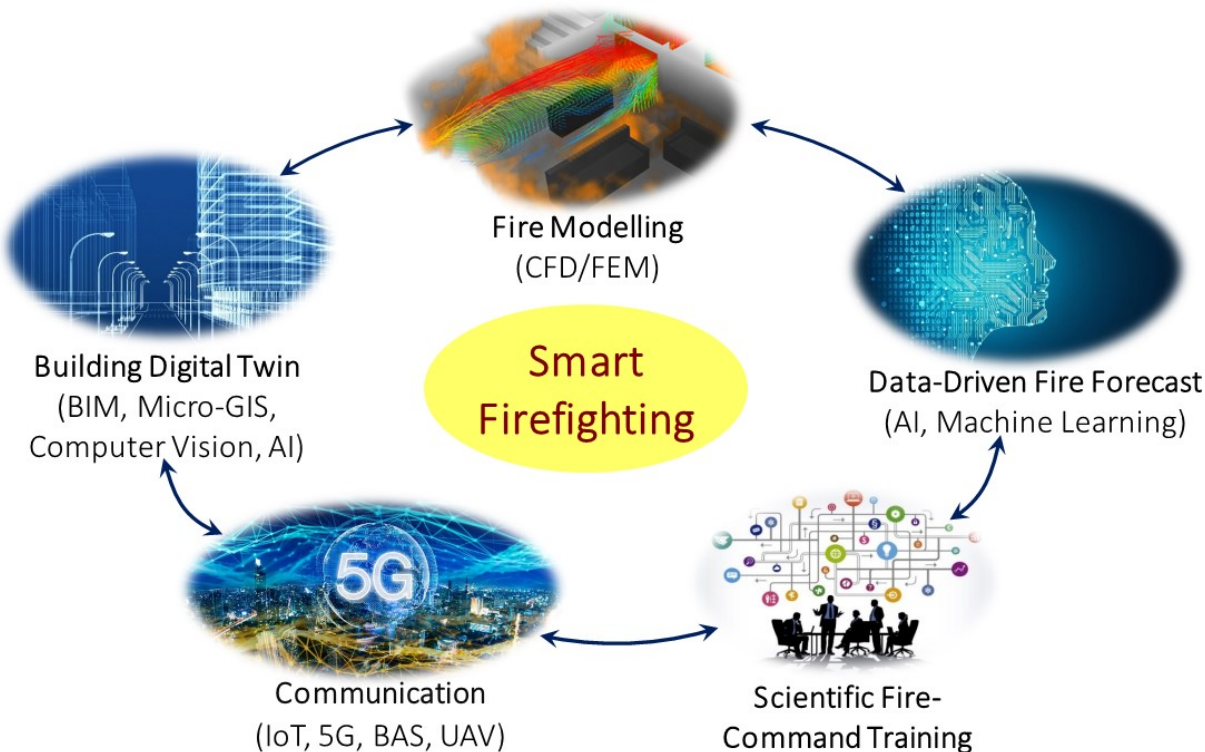

SureFire Project Progress Meeting
29 April 2020

Project Architecture Diagram

Asif Usmani, Linda Fu Xiao,
Qixin Wang, Xinyan Huang,
Heng Li, Xincong Yang

THE HONG KONG
POLYTECHNIC UNIVERSITY
香港理工大學

Opening Minds • Shaping the Future
啟迪思維 • 成就未來

SureFire: Smart Urban Resilience and Firefighting

Data → Information → Knowledge → Decision/Action

Project architecture diagram

- clearer division of tasks
- effective team collaboration
- main technical solutions
- data/information communication
- interfacing technical solutions